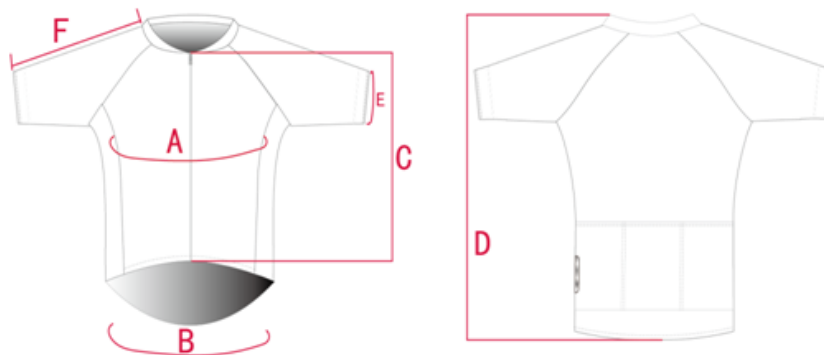

Unit: cm

Triathlon suit(Women)

Size	XS	S	M	L	XL	2XL	3XL
Chest	62	66	70	74	78	82	86
Waist	55	59	63	67	71	75	79
Bottom	34	35.5	37	38.5	40	41.5	43
Front Length	34	35.5	37	38.5	40	41.5	43
Sleeve Length	26	27	28	29	30	31	32
Inside length	17.5	18	18.5	19	19.5	20	20.5
Sleeve width	23	24	25	26	27	28	29

Unit: cm

Cycling & Triathlon - MEN

Aero short sleeves jersey(Men)

Size	XS	S	M	L	XL	2XL	3XL
Chest	80	84	88	91.5	95	98.5	102
Bottom	73	76.5	80	83.5	87	90.5	94.5
Front Length	41.5	43	44.5	46	47.5	49	50.5
Back Length	59	61	63	65	67	69	71
Sleeve Length	36	37	38	39	40	41	42

Unit: cm

Triathlon suit

Size	XS	S	M	L	XL	2XL	3XL
Chest	66	70	74	78	82	86	90
Waist	59	63	67	71	75	79	83
Bottom	35.5	37	38.5	40	41.5	43	44.5
Front Length	35.5	37	38.5	40	41.5	43	44.5
Sleeve Length	27	28	29	30	31	32	33
Inside length	20	20.5	21	21.5	22	22.5	23
Sleeve width	24	25	26	27	28	29	30