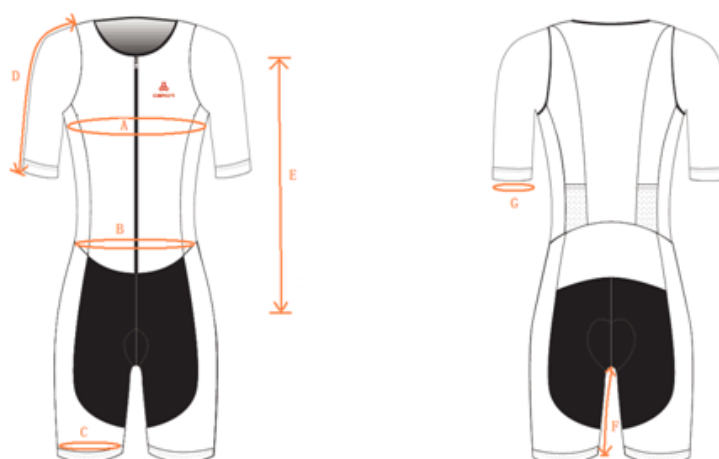

Size	XS	S	M	L	XL	2XL	3XL
Chest	77	83	89	95	101	107	113
Bottom	74	80	86	92	98	104	110
Front Length	62.5	64.5	66.5	69.5	71.5	73.5	75.5
Sleeve Length	29	30	31	32	33	34	35

Unit: cm

Ultimate running Singlet (Men)

Size	XS	S	M	L	XL	2XL	3XL
Chest	77	83	89	95	101	107	113
Bottom	74	80	86	92	98	104	110
Front Length	62.5	64.5	66.5	69.5	71.5	73.5	75.5

Unit: cm

Cycling & Triathlon - WOMEN

Aero short sleeves jersey(Women)

Size	XS	S	M	L	XL	2XL	3XL
Chest	80	84	88	91.5	95	98.5	102
Bottom	73	76.5	80	83.5	87	90.5	94.5
Front Length	41.5	43	44.5	46	47.5	49	50.5
Back Length	59	61	63	65	67	69	71
Sleeve Length	34	35	36	37	38	39	40

Unit: cm

Triathlon suit(Women)

Size	XS	S	M	L	XL	2XL	3XL
Chest	62	66	70	74	78	82	86
Waist	55	59	63	67	71	75	79
Bottom	34	35.5	37	38.5	40	41.5	43
Front Length	34	35.5	37	38.5	40	41.5	43
Sleeve Length	26	27	28	29	30	31	32
Inside length	17.5	18	18.5	19	19.5	20	20.5
Sleeve width	23	24	25	26	27	28	29

Unit: cm

Cycling & Triathlon - MEN

Aero short sleeves jersey(Men)

Size	XS	S	M	L	XL	2XL	3XL
Chest	80	84	88	91.5	95	98.5	102
Bottom	73	76.5	80	83.5	87	90.5	94.5
Front Length	41.5	43	44.5	46	47.5	49	50.5
Back Length	59	61	63	65	67	69	71
Sleeve Length	36	37	38	39	40	41	42