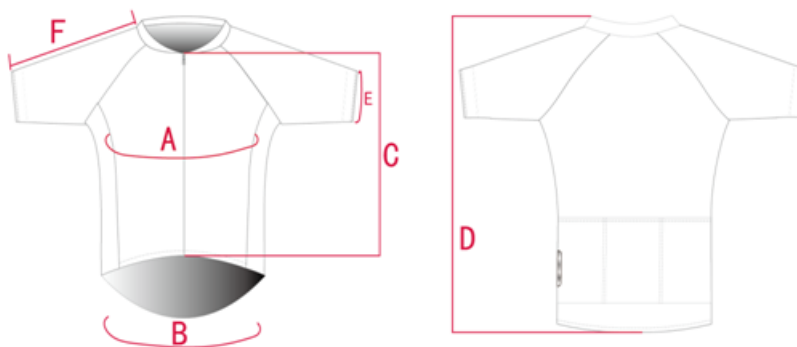

Size	XS	S	M	L	XL	2XL	3XL
Chest	77	83	89	95	101	107	113
Bottom	74	80	86	92	98	104	110
Front Length	62.5	64.5	66.5	69.5	71.5	73.5	75.5
Sleeve Length	29	30	31	32	33	34	35

Unit: cm

Ultimate running Singlet (Men)

Size	XS	S	M	L	XL	2XL	3XL
Chest	77	83	89	95	101	107	113
Bottom	74	80	86	92	98	104	110
Front Length	62.5	64.5	66.5	69.5	71.5	73.5	75.5

Unit: cm

Cycling & Triathlon - WOMEN

Aero short sleeves jersey(Women)

Size	XS	S	M	L	XL	2XL	3XL
Chest	80	84	88	91.5	95	98.5	102
Bottom	73	76.5	80	83.5	87	90.5	94.5
Front Length	41.5	43	44.5	46	47.5	49	50.5
Back Length	59	61	63	65	67	69	71
Sleeve Length	34	35	36	37	38	39	40

Unit: cm

Triathlon suit(Women)

Size	XS	S	M	L	XL	2XL	3XL
Chest	62	66	70	74	78	82	86
Waist	55	59	63	67	71	75	79
Bottom	34	35.5	37	38.5	40	41.5	43
Front Length	34	35.5	37	38.5	40	41.5	43
Sleeve Length	26	27	28	29	30	31	32
Inside length	17.5	18	18.5	19	19.5	20	20.5
Sleeve width	23	24	25	26	27	28	29