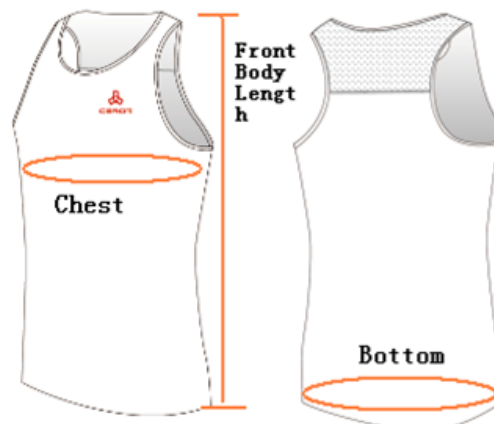

Unit: cm

Ultimate running Singlet (Women)

Size	XS	S	M	L	XL	2XL	3XL
Chest	72	76	80	84	88	92	96
Bottom	84	88	92	96	100	104	108
Front Length	57.5	60.5	63.5	66.5	69.5	72.5	75.5

Unit: cm

Running - MEN

Ultimate running shirt (Men)

Size	XS	S	M	L	XL	2XL	3XL
Chest	77	83	89	95	101	107	113
Bottom	74	80	86	92	98	104	110
Front Length	62.5	64.5	66.5	69.5	71.5	73.5	75.5
Sleeve Length	29	30	31	32	33	34	35

Unit: cm

Ultimate running Singlet (Men)

Size	XS	S	M	L	XL	2XL	3XL
Chest	77	83	89	95	101	107	113
Bottom	74	80	86	92	98	104	110
Front Length	62.5	64.5	66.5	69.5	71.5	73.5	75.5

Unit: cm

Cycling & Triathlon - WOMEN

Aero short sleeves jersey(Women)

Size	XS	S	M	L	XL	2XL	3XL
Chest	80	84	88	91.5	95	98.5	102
Bottom	73	76.5	80	83.5	87	90.5	94.5
Front Length	41.5	43	44.5	46	47.5	49	50.5
Back Length	59	61	63	65	67	69	71
Sleeve Length	34	35	36	37	38	39	40

Unit: cm

Triathlon suit(Women)

Size	XS	S	M	L	XL	2XL	3XL
Chest	62	66	70	74	78	82	86
Waist	55	59	63	67	71	75	79
Bottom	34	35.5	37	38.5	40	41.5	43
Front Length	34	35.5	37	38.5	40	41.5	43
Sleeve Length	26	27	28	29	30	31	32
Inside length	17.5	18	18.5	19	19.5	20	20.5
Sleeve width	23	24	25	26	27	28	29