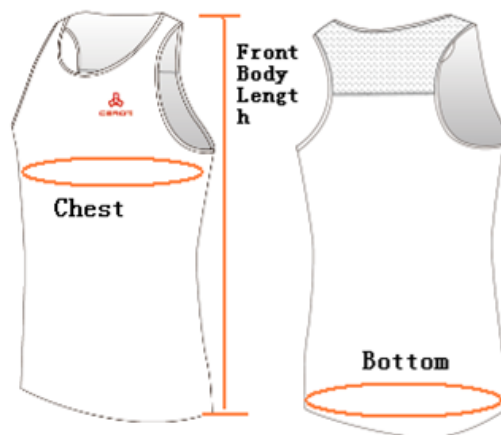

Running - WOMEN

Ultimate running shirt (Women)

Size	XS	S	M	L	XL	2XL	3XL
Chest	72	76	80	84	88	92	96
Bottom	84	88	92	96	100	104	108
Front Length	57.5	60.5	63.5	66.5	69.5	72.5	75.5
Sleeve Length	23.5	24.5	25.5	26.5	27.5	28.5	29.5

Unit: cm

Ultimate running Singlet (Women)

Size	XS	S	M	L	XL	2XL	3XL
Chest	72	76	80	84	88	92	96
Bottom	84	88	92	96	100	104	108
Front Length	57.5	60.5	63.5	66.5	69.5	72.5	75.5

Unit: cm

Running - MEN

Ultimate running shirt (Men)

Size	XS	S	M	L	XL	2XL	3XL
Chest	77	83	89	95	101	107	113
Bottom	74	80	86	92	98	104	110
Front Length	62.5	64.5	66.5	69.5	71.5	73.5	75.5
Sleeve Length	29	30	31	32	33	34	35

Unit: cm

Ultimate running Singlet (Men)

Size	XS	S	M	L	XL	2XL	3XL
Chest	77	83	89	95	101	107	113
Bottom	74	80	86	92	98	104	110
Front Length	62.5	64.5	66.5	69.5	71.5	73.5	75.5

Unit: cm

Cycling & Triathlon - WOMEN

Aero short sleeves jersey(Women)

Size	XS	S	M	L	XL	2XL	3XL
Chest	80	84	88	91.5	95	98.5	102
Bottom	73	76.5	80	83.5	87	90.5	94.5
Front Length	41.5	43	44.5	46	47.5	49	50.5
Back Length	59	61	63	65	67	69	71
Sleeve Length	34	35	36	37	38	39	40