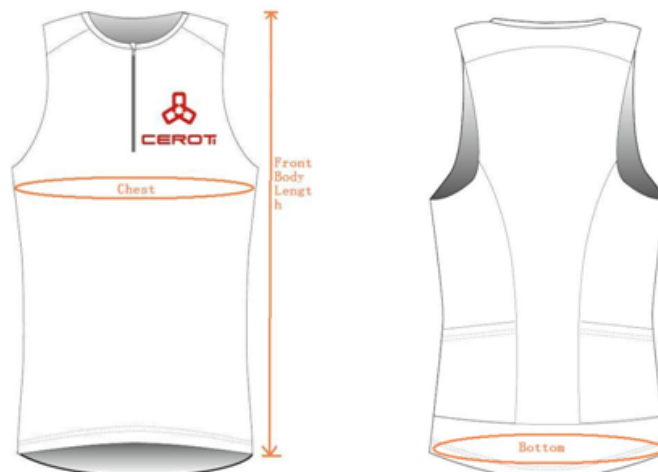

Size	XS	S	M	L	XL	2XL	3XL
Chest	77	83	89	95	101	107	113
Bottom	74	80	86	92	98	104	110
Front Length	62.5	64.5	66.5	69.5	71.5	73.5	75.5

Unit: cm

Triathlon - WOMEN

Triathlon suit (Women)

Size	XS	S	M	L	XL	2XL	3XL
Chest	62	66	70	74	78	82	86
Waist	55	59	63	67	71	75	79
Bottom	34	35.5	37	38.5	40	41.5	43
Front Length	34	35.5	37	38.5	40	41.5	43
Sleeve Length	26	27	28	29	30	31	32
Inside length	17.5	18	18.5	19	19.5	20	20.5
Sleeve width	23	24	25	26	27	28	29

Unit: cm

Triathlon Sleeveless Tops (Women)

Size	XS	S	M	L	XL	2XL	3XL
Chest	66	70	74	79	84	89	94
Bottom	73	77	81	86	91	96	101
Front Length	55	57	59	61	63	65	67

Unit: cm

Triathlon - MEN

Triathlon suit

Size	XS	S	M	L	XL	2XL	3XL
Chest	66	70	74	78	82	86	90
Waist	59	63	67	71	75	79	83
Bottom	35.5	37	38.5	40	41.5	43	44.5
Front Length	35.5	37	38.5	40	41.5	43	44.5
Sleeve Length	27	28	29	30	31	32	33
Inside length	20	20.5	21	21.5	22	22.5	23
Sleeve width	24	25	26	27	28	29	30

Unit: cm

Triathlon Sleeveless Tops (Men)

Size	XS	S	M	L	XL	2XL	3XL
Chest	75	78	81	85	89	93	97
Bottom	75	78	81	85	89	93	97
Front Length	54	55.5	57	58.5	60	61.5	63

Unit: cm

Cycling - WOMEN

Aero short sleeves jersey(Women)