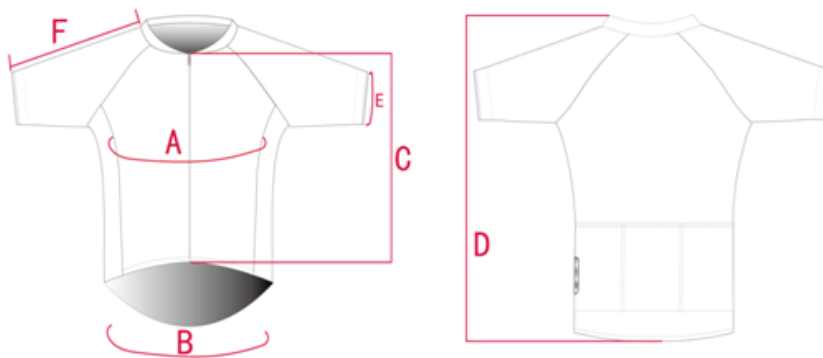

Cycling - WOMEN

Aero short sleeves jersey(Women)

Size	XS	S	M	L	XL	2XL	3XL
Chest	80	84	88	91.5	95	98.5	102
Bottom	73	76.5	80	83.5	87	90.5	94.5
Front Length	41.5	43	44.5	46	47.5	49	50.5
Back Length	59	61	63	65	67	69	71
Sleeve Length	34	35	36	37	38	39	40

Unit: cm