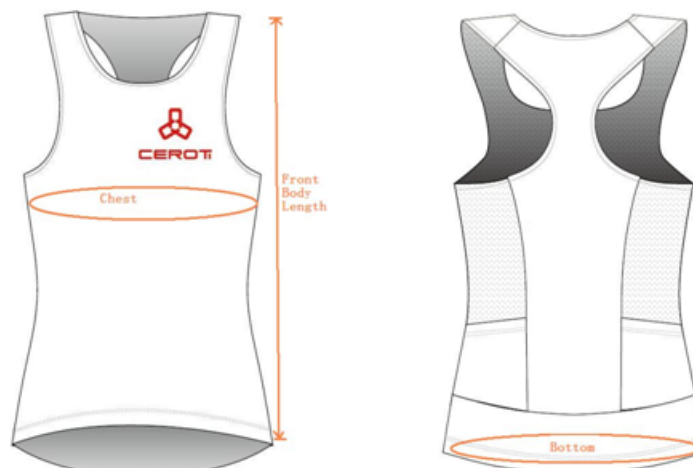

Size	XS	S	M	L	XL	2XL	3XL
Chest	83	89	95	101	107	113	119
Bottom	80	86	92	98	104	110	116
Front Length	64.5	66.5	69.5	71.5	73.5	75.5	77.5
Sleeve Length	30	31	32	33	34	35	36

Unit: cm

Ultimate running Singlet (Men)

Size	XS	S	M	L	XL	2XL	3XL
Chest	77	83	89	95	101	107	113
Bottom	74	80	86	92	98	104	110
Front Length	62.5	64.5	66.5	69.5	71.5	73.5	75.5

Unit: cm

Triathlon - WOMEN

Triathlon suit (Women)

Size	XS	S	M	L	XL	2XL	3XL
Chest	62	66	70	74	78	82	86
Waist	55	59	63	67	71	75	79
Bottom	34	35.5	37	38.5	40	41.5	43
Front Length	34	35.5	37	38.5	40	41.5	43
Sleeve Length	26	27	28	29	30	31	32
Inside length	17.5	18	18.5	19	19.5	20	20.5
Sleeve width	23	24	25	26	27	28	29

Unit: cm

Triathlon Sleeveless Tops (Women)

Size	XS	S	M	L	XL	2XL	3XL
Chest	66	70	74	79	84	89	94
Bottom	73	77	81	86	91	96	101
Front Length	55	57	59	61	63	65	67

Unit: cm

Triathlon - MEN

Triathlon suit

Size	XS	S	M	L	XL	2XL	3XL
Chest	66	70	74	78	82	86	90
Waist	59	63	67	71	75	79	83
Bottom	35.5	37	38.5	40	41.5	43	44.5
Front Length	35.5	37	38.5	40	41.5	43	44.5
Sleeve Length	27	28	29	30	31	32	33
Inside length	20	20.5	21	21.5	22	22.5	23
Sleeve width	24	25	26	27	28	29	30