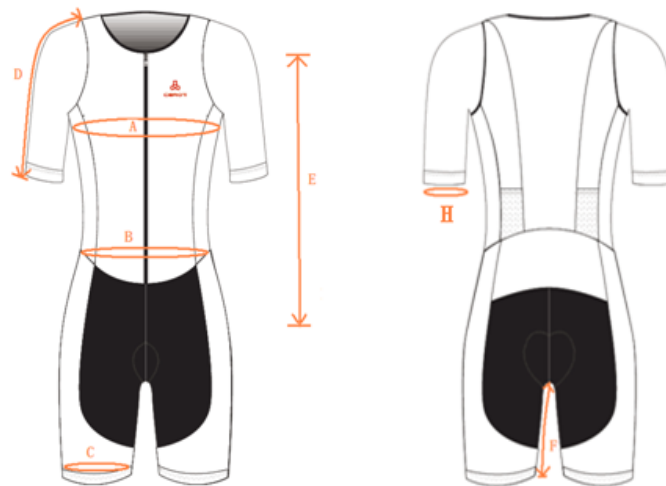

Size	XS	S	M	L	XL	2XL	3XL
Chest	83	89	95	101	107	113	119
Bottom	80	86	92	98	104	110	116
Front Length	64.5	66.5	69.5	71.5	73.5	75.5	77.5
Sleeve Length	30	31	32	33	34	35	36

Unit: cm

Ultimate running Singlet (Men)

Size	XS	S	M	L	XL	2XL	3XL
Chest	77	83	89	95	101	107	113
Bottom	74	80	86	92	98	104	110
Front Length	62.5	64.5	66.5	69.5	71.5	73.5	75.5

Unit: cm

Triathlon - WOMEN

Triathlon suit (Women)

Size	XS	S	M	L	XL	2XL	3XL
Chest	62	66	70	74	78	82	86
Waist	55	59	63	67	71	75	79
Bottom	34	35.5	37	38.5	40	41.5	43
Front Length	34	35.5	37	38.5	40	41.5	43
Sleeve Length	26	27	28	29	30	31	32
Inside length	17.5	18	18.5	19	19.5	20	20.5
Sleeve width	23	24	25	26	27	28	29

Unit: cm

Triathlon Sleeveless Tops (Women)

Size	XS	S	M	L	XL	2XL	3XL
Chest	66	70	74	79	84	89	94
Bottom	73	77	81	86	91	96	101
Front Length	55	57	59	61	63	65	67

Unit: cm

Triathlon - MEN

Triathlon suit

Size	XS	S	M	L	XL	2XL	3XL
Chest	66	70	74	78	82	86	90
Waist	59	63	67	71	75	79	83
Bottom	35.5	37	38.5	40	41.5	43	44.5
Front Length	35.5	37	38.5	40	41.5	43	44.5
Sleeve Length	27	28	29	30	31	32	33
Inside length	20	20.5	21	21.5	22	22.5	23
Sleeve width	24	25	26	27	28	29	30

Unit: cm

Triathlon Sleeveless Tops (Men)

Size	XS	S	M	L	XL	2XL	3XL
Chest	75	78	81	85	89	93	97
Bottom	75	78	81	85	89	93	97
Front Length	54	55.5	57	58.5	60	61.5	63

Unit: cm

Cycling - WOMEN

Aero short sleeves jersey(Women)