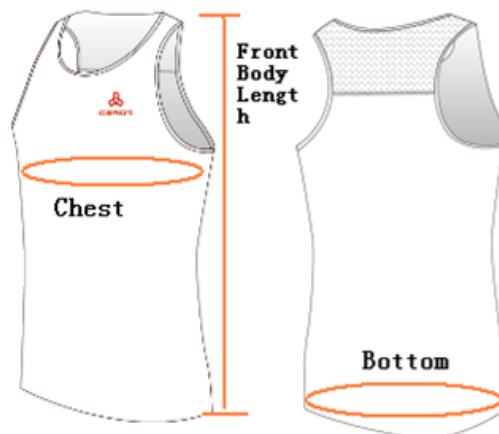

Running - WOMEN

Ultimate running shirt (Women) update: May-15th-2023

Size	XS	S	M	L	XL	2XL	3XL
Chest	76	80	84	88	92	96	100
Bottom	88	92	96	100	104	108	112
Front Length	60.5	63.5	66.5	69.5	72.5	75.5	78.5
Sleeve Length	24.5	25.5	26.5	27.5	28.5	29.5	30.5

Unit: cm

Ultimate running Singlet (Women)

Size	XS	S	M	L	XL	2XL	3XL
Chest	72	76	80	84	88	92	96
Bottom	84	88	92	96	100	104	108
Front Length	57.5	60.5	63.5	66.5	69.5	72.5	75.5

Unit: cm

Running - MEN

Ultimate running shirt (Men) update: May-15th-2023

Size	XS	S	M	L	XL	2XL	3XL
Chest	83	89	95	101	107	113	119
Bottom	80	86	92	98	104	110	116
Front Length	64.5	66.5	69.5	71.5	73.5	75.5	77.5
Sleeve Length	30	31	32	33	34	35	36

Unit: cm

Ultimate running Singlet (Men)

Size	XS	S	M	L	XL	2XL	3XL
Chest	77	83	89	95	101	107	113
Bottom	74	80	86	92	98	104	110
Front Length	62.5	64.5	66.5	69.5	71.5	73.5	75.5

Unit: cm

Triathlon - WOMEN

Triathlon suit (Women)

Size	XS	S	M	L	XL	2XL	3XL
Chest	62	66	70	74	78	82	86
Waist	55	59	63	67	71	75	79
Bottom	34	35.5	37	38.5	40	41.5	43
Front Length	34	35.5	37	38.5	40	41.5	43
Sleeve Length	26	27	28	29	30	31	32
Inside length	17.5	18	18.5	19	19.5	20	20.5
Sleeve width	23	24	25	26	27	28	29