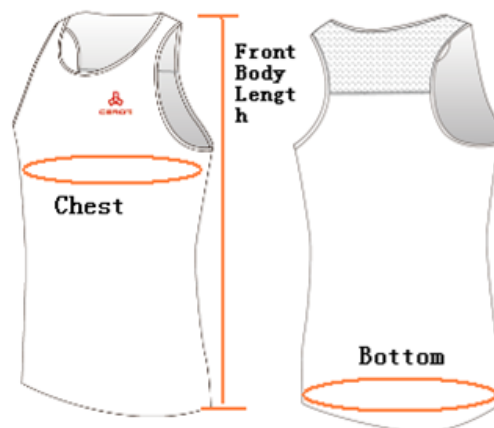

Unit: cm

Ultimate running Singlet (Women)

Size	XS	S	M	L	XL	2XL	3XL
Chest	72	76	80	84	88	92	96
Bottom	84	88	92	96	100	104	108
Front Length	57.5	60.5	63.5	66.5	69.5	72.5	75.5

Unit: cm

Running - MEN

Ultimate running shirt (Men) update: May-15th-2023

Size	XS	S	M	L	XL	2XL	3XL
Chest	83	89	95	101	107	113	119
Bottom	80	86	92	98	104	110	116
Front Length	64.5	66.5	69.5	71.5	73.5	75.5	77.5
Sleeve Length	30	31	32	33	34	35	36

Unit: cm

Ultimate running Singlet (Men)

Size	XS	S	M	L	XL	2XL	3XL
Chest	77	83	89	95	101	107	113
Bottom	74	80	86	92	98	104	110
Front Length	62.5	64.5	66.5	69.5	71.5	73.5	75.5

Unit: cm

Triathlon - WOMEN

Triathlon suit (Women)

Size	XS	S	M	L	XL	2XL	3XL
Chest	62	66	70	74	78	82	86
Waist	55	59	63	67	71	75	79
Bottom	34	35.5	37	38.5	40	41.5	43
Front Length	34	35.5	37	38.5	40	41.5	43
Sleeve Length	26	27	28	29	30	31	32
Inside length	17.5	18	18.5	19	19.5	20	20.5
Sleeve width	23	24	25	26	27	28	29

Unit: cm

Triathlon Sleeveless Tops (Women)

Size	XS	S	M	L	XL	2XL	3XL
Chest	66	70	74	79	84	89	94
Bottom	73	77	81	86	91	96	101
Front Length	55	57	59	61	63	65	67

Unit: cm

Triathlon - MEN

Triathlon suit

Size	XS	S	M	L	XL	2XL	3XL
Chest	66	70	74	78	82	86	90
Waist	59	63	67	71	75	79	83
Bottom	35.5	37	38.5	40	41.5	43	44.5
Front Length	35.5	37	38.5	40	41.5	43	44.5
Sleeve Length	27	28	29	30	31	32	33
Inside length	20	20.5	21	21.5	22	22.5	23
Sleeve width	24	25	26	27	28	29	30