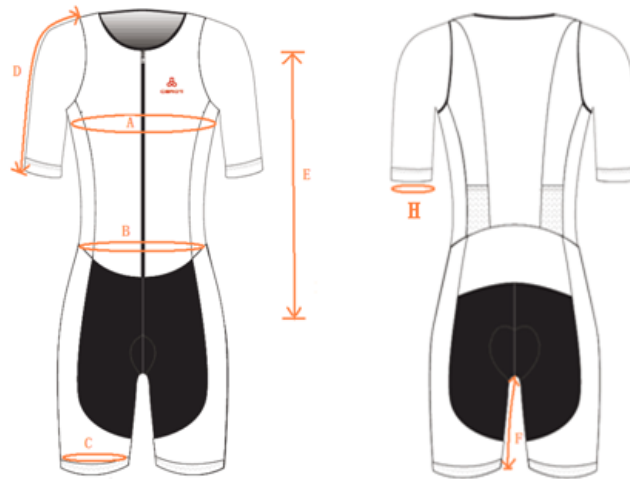

Size	XS	S	M	L	XL	2XL	3XL
Chest	77	83	89	95	101	107	113
Bottom	74	80	86	92	98	104	110
Front Length	62.5	64.5	66.5	69.5	71.5	73.5	75.5

Unit: cm

Triathlon - WOMEN

Triathlon suit (Women)

Size	XS	S	M	L	XL	2XL	3XL
Chest	62	66	70	74	78	82	86
Waist	55	59	63	67	71	75	79
Bottom	34	35.5	37	38.5	40	41.5	43
Front Length	34	35.5	37	38.5	40	41.5	43
Sleeve Length	26	27	28	29	30	31	32
Inside length	17.5	18	18.5	19	19.5	20	20.5
Sleeve width	23	24	25	26	27	28	29

Unit: cm

Triathlon Sleeveless Tops (Women)

Size	XS	S	M	L	XL	2XL	3XL
Chest	66	70	74	79	84	89	94
Bottom	73	77	81	86	91	96	101
Front Length	55	57	59	61	63	65	67

Unit: cm

Triathlon - MEN

Triathlon suit

Size	XS	S	M	L	XL	2XL	3XL
Chest	66	70	74	78	82	86	90
Waist	59	63	67	71	75	79	83
Bottom	35.5	37	38.5	40	41.5	43	44.5
Front Length	35.5	37	38.5	40	41.5	43	44.5
Sleeve Length	27	28	29	30	31	32	33
Inside length	20	20.5	21	21.5	22	22.5	23
Sleeve width	24	25	26	27	28	29	30

Unit: cm

Triathlon Sleeveless Tops (Men)

Size	XS	S	M	L	XL	2XL	3XL
Chest	75	78	81	85	89	93	97
Bottom	75	78	81	85	89	93	97
Front Length	54	55.5	57	58.5	60	61.5	63

Unit: cm

Cycling - WOMEN

Aero short sleeves jersey(Women)

Size	XS	S	M	L	XL	2XL	3XL
Chest	80	84	88	91.5	95	98.5	102
Bottom	73	76.5	80	83.5	87	90.5	94.5
Front Length	41.5	43	44.5	46	47.5	49	50.5
Back Length	59	61	63	65	67	69	71
Sleeve Length	34	35	36	37	38	39	40