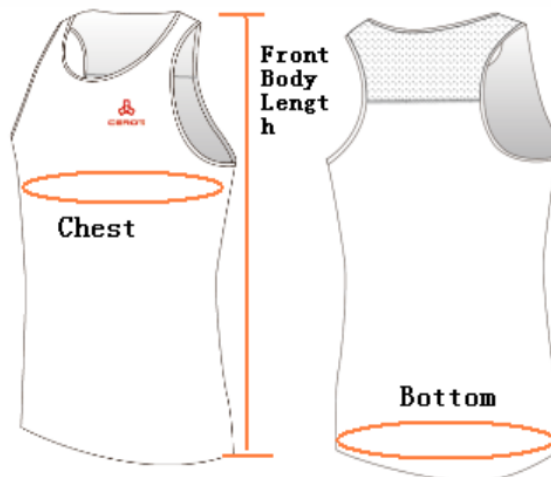

Joyride Sizing Guide - WOMEN

Ultimate running shirt (Women)

Size	XS	S	M	L	XL	2XL	3XL
Chest	72	76	80	84	88	92	96
Bottom	84	88	92	96	100	104	108
Front Length	57.5	60.5	63.5	66.5	69.5	72.5	75.5
Sleeve Length	23.5	24.5	25.5	26.5	27.5	28.5	29.5

Unit: cm

Ultimate running Singlet (Women)

Size	XS	S	M	L	XL	2XL	3XL
Chest	85	89	93	97	101	105	109
Bottom	88	92	96	100	104	108	112
Front Length	61	62.5	64.5	66.5	68.5	70.5	72.5

Unit: cm

Joyride Sizing Guide - MEN

Ultimate running shirt (Men)

Size	XS	S	M	L	XL	2XL	3XL
Chest	77	83	89	95	101	107	113
Bottom	74	80	86	92	98	104	110
Front Length	62.5	64.5	66.5	69.5	71.5	73.5	75.5
Sleeve Length	29	30	31	32	33	34	35

Unit: cm

Ultimate running Singlet (Men)

Size	XS	S	M	L	XL	2XL	3XL
Chest	93	101	109	115	121	127	133
Bottom	87	95	103	109	115	121	127
Front Length	66	70	74	78	82	82	84.5

Unit: cm